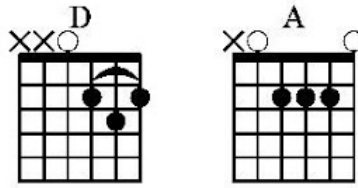

SOIL SONG

Save Soil | Conscious Planet

D D

La la le le le le La la

The first line of music is in the key of D major (two sharps) and 4/4 time. It consists of two measures. The first measure contains the notes D4, E4, F#4, E4, F#4, E4, F#4, and E4. The second measure contains a whole rest followed by D4 and E4. The lyrics 'La la le le le le La la' are written below the notes.

D A

le le le le le La la

The second line of music is in the key of D major and 4/4 time. It consists of two measures. The first measure contains the notes F#4, E4, F#4, F#4, A4, and F#4. The second measure contains a whole rest followed by E4, C#4, and D4. The lyrics 'le le le le le La la' are written below the notes.

A A

le le le le le La

The third line of music is in the key of D major and 4/4 time. It consists of two measures. The first measure contains the notes E4, D4, E4, E4, D4, and E4. The second measure contains a whole rest followed by A4. The lyrics 'le le le le le La' are written below the notes.

A D

le le le le le

The fourth line of music is in the key of D major and 4/4 time. It consists of two measures. The first measure contains the notes F#4, E4, F#4, F#4, E4, and D4. The second measure contains a whole rest followed by D4. The lyrics 'le le le le le' are written below the notes.